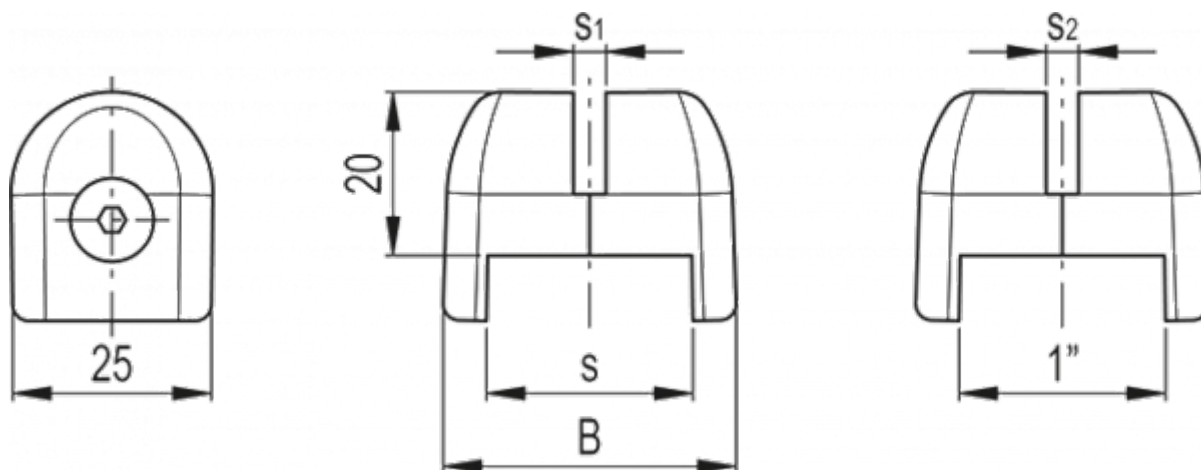

Data Sheet

Article number: 23100493559

Description: E+G Support clamp PPR.25-5-C9 - Black

Measures

B	= 37
C#(Nm)	= 2.5
s	= 25
s1	= 5
Weight in (g)	= 24